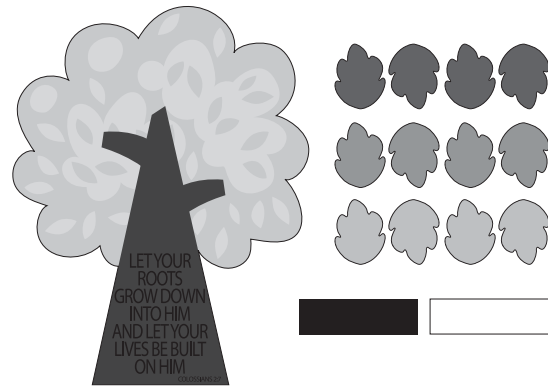

14421769 Fall Faith Tree Magnet Craft Kit

*Note: Magnets may be packaged separately from kits. Do not discard.
When adhering the magnet, check that the magnetized side faces outward.*

Instructions:

Using the picture as a guide, adhere the pieces together as shown.

Adhere the magnet to the back of the craft using the double-sided adhesive foam strip.

© OTC

Share your fun!

Tag your photo with **#orientaltrading** on social media!