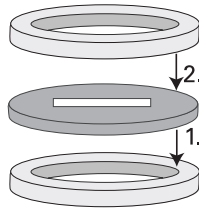

## Instructions:

Using the picture as a guide, adhere the pieces together as shown.

Make a foam ring sandwich with one ring on the top, one ring on the bottom and the slotted foam circle in the middle.

Insert the shark into slot.

Make a foam ring sandwich with one ring on the top, one ring on the bottom and the slotted foam circle in the middle.

Insert the flamingo into slot.

Place your inner tube animal in the water and watch it float.