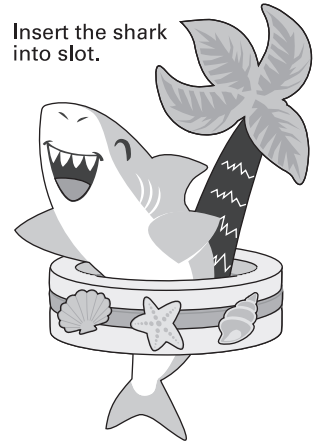

# 14384072 FLOATING ISLAND ANIMALS CRAFT KIT

## Instructions:

Using the picture as a guide, adhere the pieces together as shown.

Make a foam ring sandwich with one ring on the top, one ring on the bottom and the slotted foam circle in the middle.

Insert the shark into slot.

Make a foam ring sandwich with one ring on the top, one ring on the bottom and the slotted foam circle in the middle.

Insert the flamingo into slot.

Place your inner tube animal in the water and watch it float.