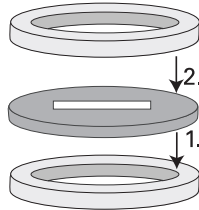

## Instructions:

Using the picture as a guide, adhere the pieces together as shown.

Make a foam ring sandwich with one ring on the top, one ring on the bottom and the slotted foam circle in the middle.

Insert the shark into slot.

Make a foam ring sandwich with one ring on the top, one ring on the bottom and the slotted foam circle in the middle.

Insert the flamingo into slot.

Place your inner tube animal in the water and watch it float.