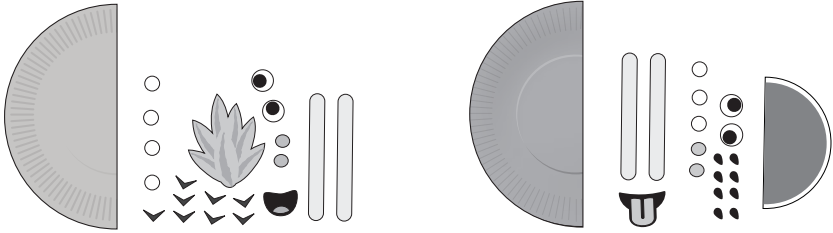

14384060 PAPER FRUIT FAN CRAFT KIT

Instructions:

Using the picture as a guide, adhere the pieces together as shown.

Use the double-sided adhesive circles to adhere the sticks to the paper plate.

Use a double-sided adhesive circle to secure the sticks.

Flip the paper plate and adhere the following pieces as shown.

Use a double-sided adhesive circle to secure the leaves.

© OTC