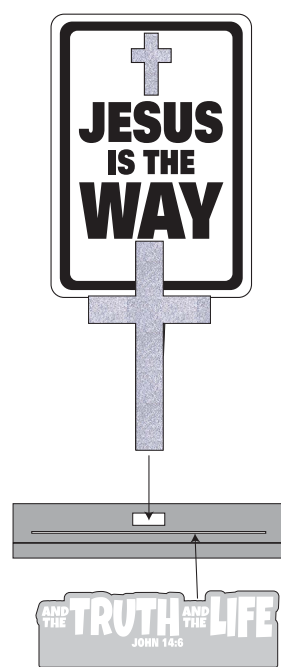

### 14383727 3D Jesus is the Way Craft Kit

#### Instructions:

Using the picture as a guide, adhere the pieces together as shown.

Clip the clothespin onto the bottom of the completed foam sign.  
Insert the completed craft into the foam base.

© OTC