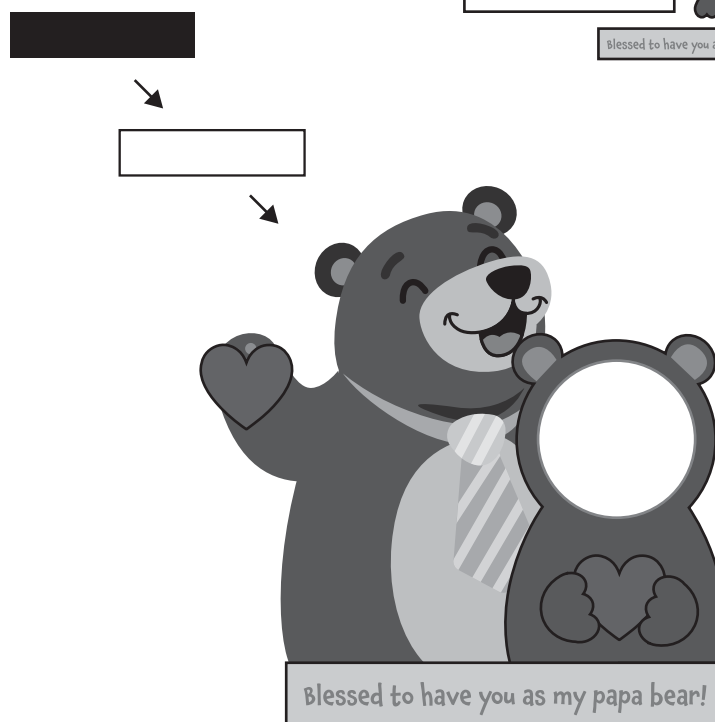

14383695 Blessed Papa Pic Frame Magnet Craft Kit

Note: Magnets may be packaged separately from kits. Do not discard.

When adhering the magnet, check that the magnetized side faces outward.

Instructions:

Using the picture as a guide, adhere the pieces together as shown.

Use tape (not included) to adhere your picture to the back of the frame.

Adhere the magnet to the back of the craft using the double-sided adhesive foam strip.

© OTC

   **Share your fun!** Tag your photo with **#orientaltrading** on social media!