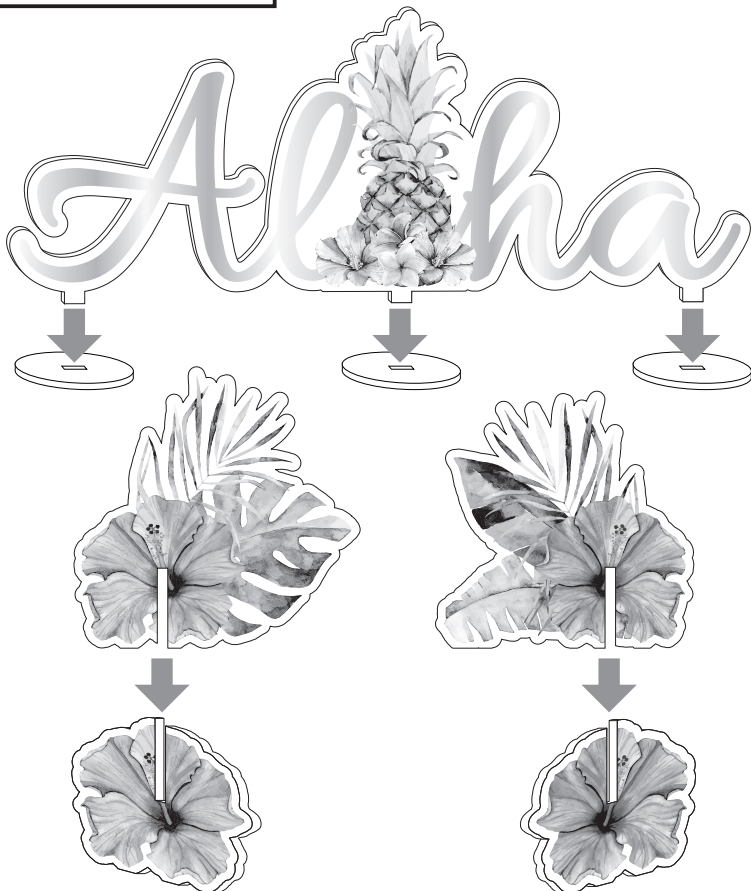

# 14371617 Elevated Luau Centerpiece

## Instructions:

Using the picture as a guide, insert the pieces together as shown.

### CONTENTS

- 1 x A) Aloha Sign
- 3 x B) Aloha Base
- 1 x C) Large Pink Flower
- 1 x D) Small Pink Flower
- 1 x E) Large Purple Flower
- 1 x F) Small Purple Flower

© OTC

Share your fun!

Tag your photo with **#orientaltrading** on social media!