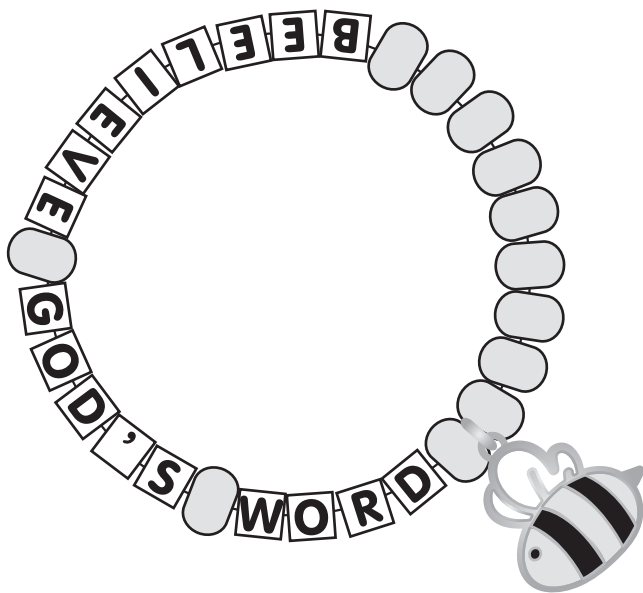

14352684 Bee-lieve In God's Word Pony Bead Bracelet Craft Kit

Instructions:

Using the picture as a guide, assemble the bracelet as shown.

How to tie a square knot:

© OTC