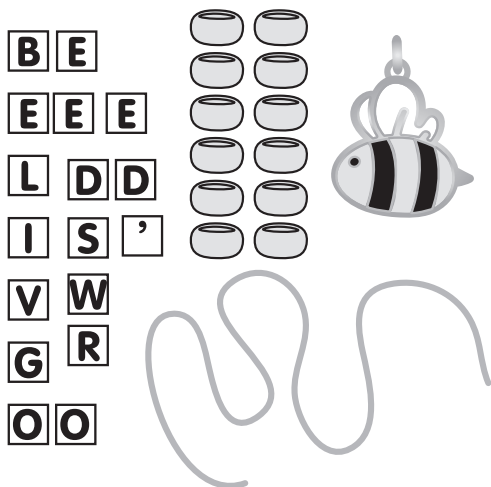

14352684 Bee-lieve In God's Word Pony Bead Bracelet Craft Kit

Instructions:

Using the picture as a guide, assemble the bracelet as shown.

How to tie a square knot:

© OTC