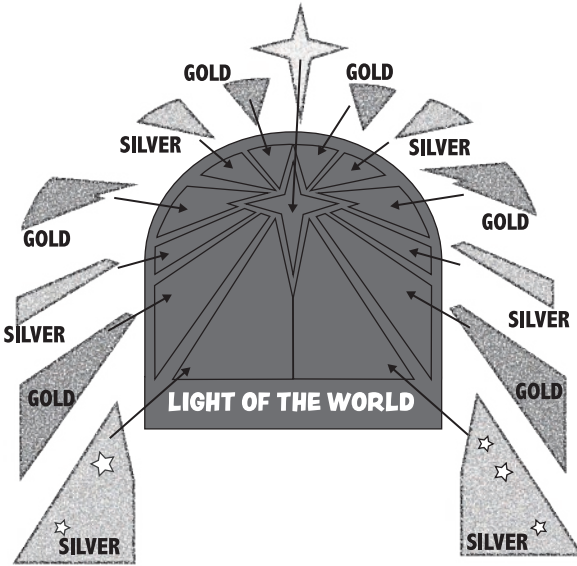

14324690 Nativity Mosaic Craft Kit

Instructions:

Using the picture as a guide, adhere the pieces together as shown.

Adhere Baby Jesus in the manger piece onto the background after all the glittered pieces are placed.