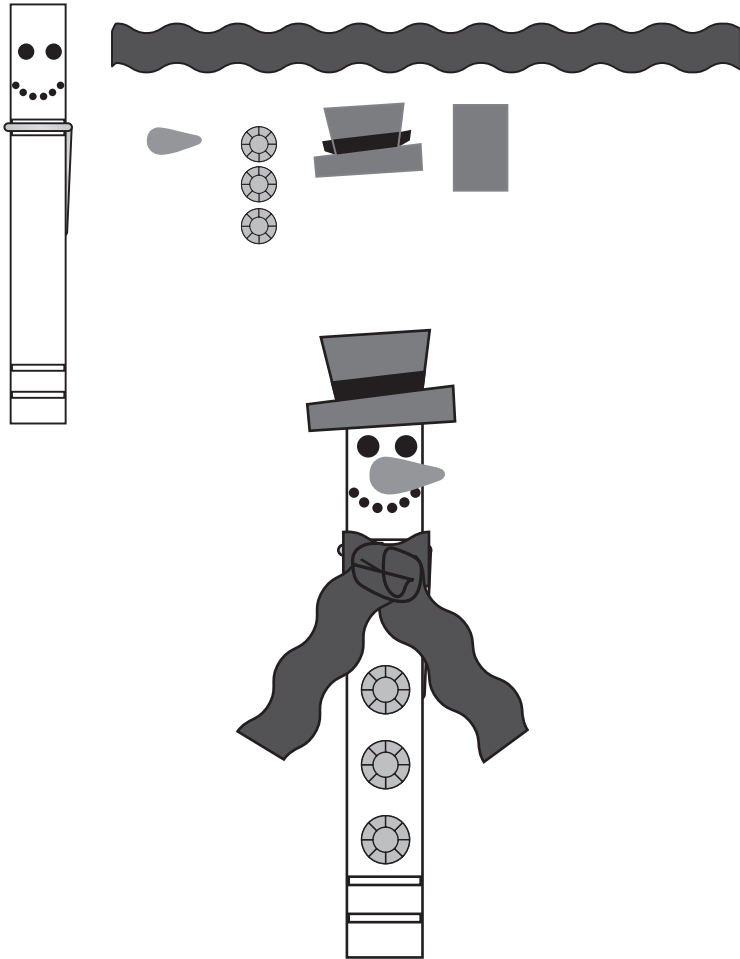

# 14324493 Simple Snowman Clothespin Craft Kit

## Instructions:

Using the picture as a guide, adhere the pieces together as shown.

Attach the foam hat by sandwiching the clothespin between the foam hat and the foam adhesive tab.

Tie the fabric strip around the snowman to create the scarf.

© OTC

Share your fun!

Tag your photo with **#orientaltrading** on social media!