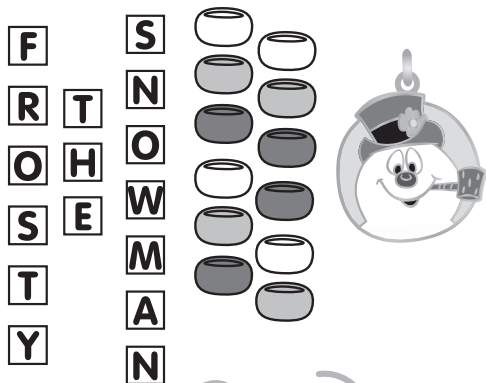

14324458 Frosty Pony Bead Bracelet Craft Kit

Instructions:

Using the picture as a guide, assemble the bracelet as shown.

How to tie a square knot:

FROSTY THE SNOWMAN and all related characters and elements
© & ™ Warner Bros. Entertainment Inc. and Classic Media, LLC.

Based on the musical composition FROSTY THE SNOWMAN © Warner/Chappell Music, Inc. (s23)

Share your fun!

Tag your photo with **#orientaltrading** on social media!

© OTC