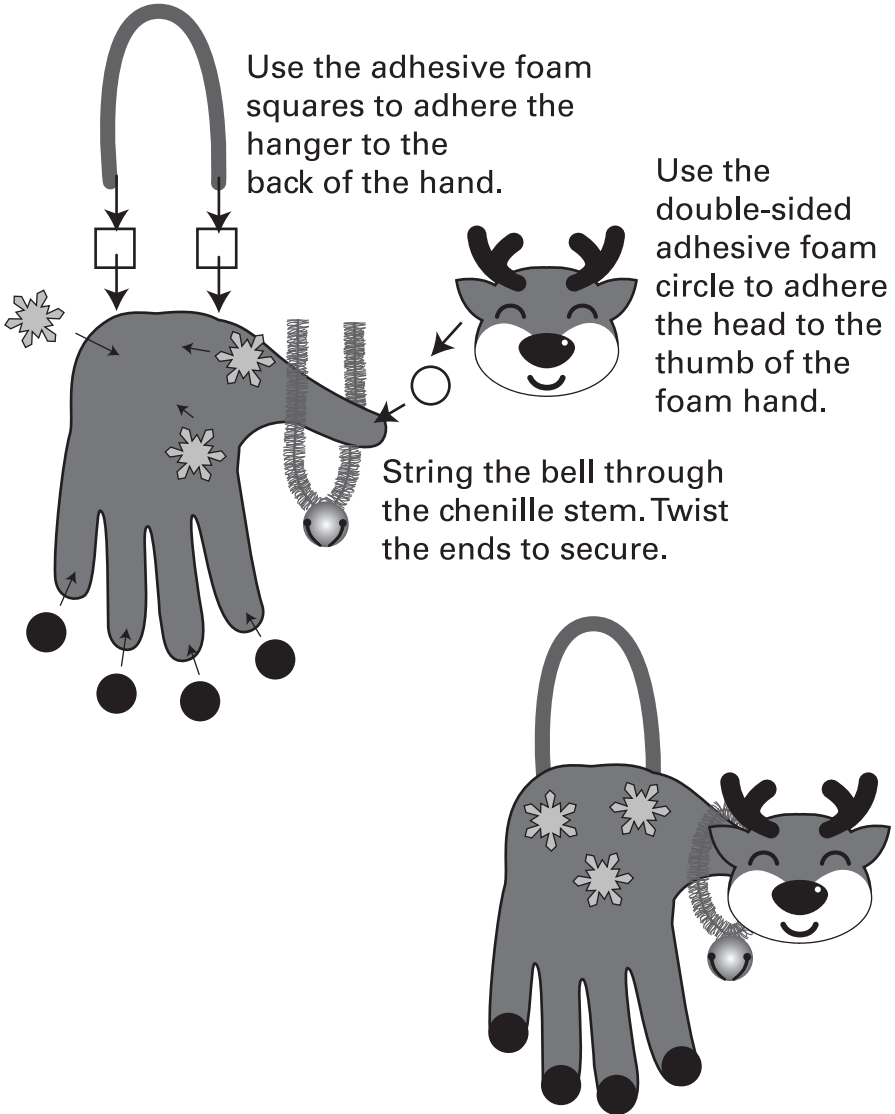

14324452 Handprint Reindeer Ornament Craft Kit

Instructions:

Place a hand on the large sheet of foam and trace the outline, then cut out the hand shape.

Using the picture as a guide, adhere the pieces together as shown.

© OTC

Share your fun!

Tag your photo with **#orientaltrading** on social media!