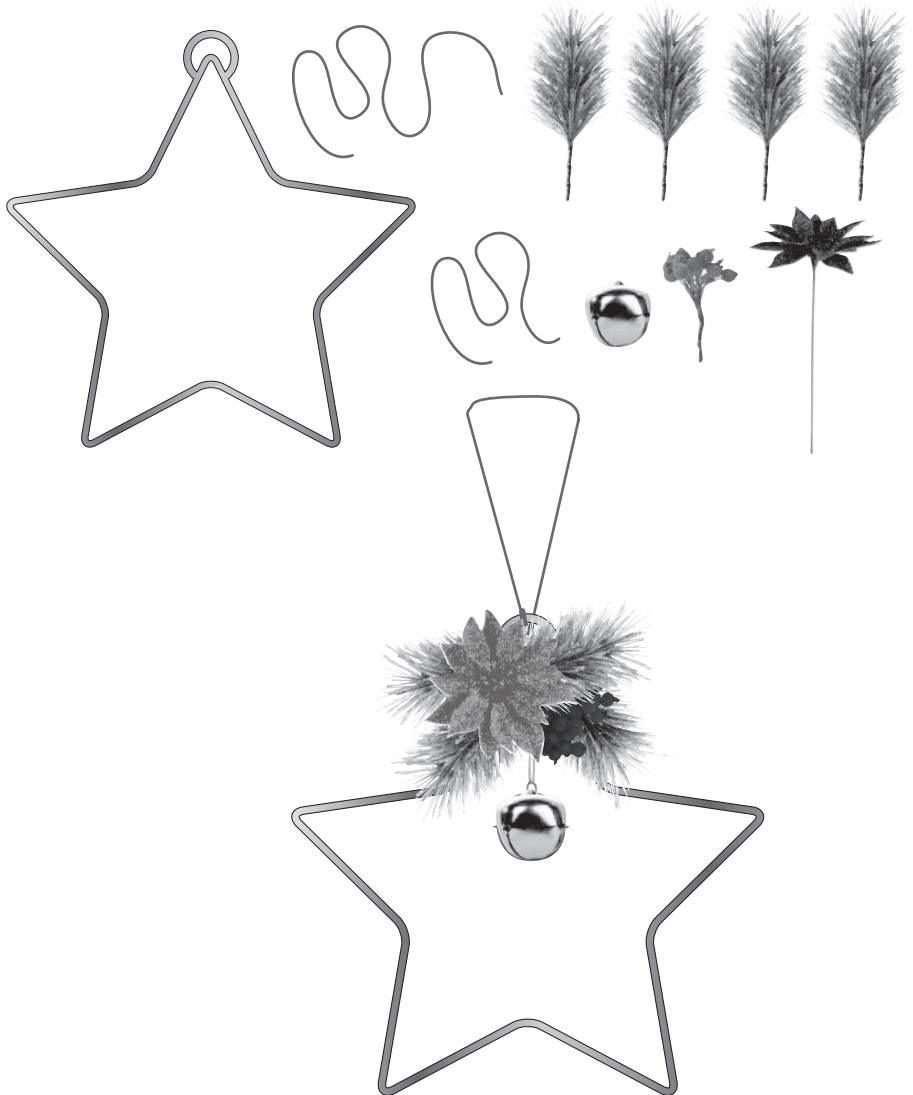

14324410 DIY Star Mini Wall Wreath Craft Kit

Instructions:

Note: Requires adult supervision if using a glue gun for this craft.

Using the picture as a guide, use hot glue (not included) to assemble the pieces. For added reinforcement, secure the pieces with floral wire (not included) if desired.

© OTC

Share your fun!

Tag your photo with **#orientaltrading** on social media!