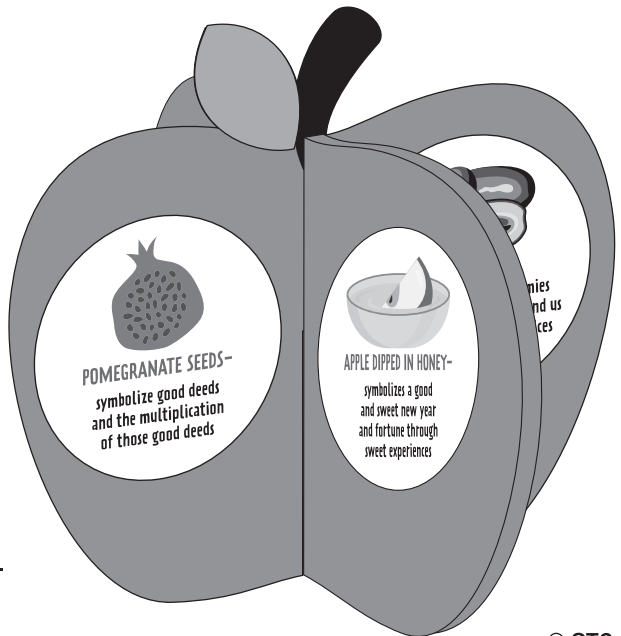

# 14279021 Rosh Hashanah Apple Craft Kit

## Instructions:

Using the picture as a guide, adhere the pieces together as shown.

Slide the 2 apple pieces together. Adhere the leaf pieces to either side as shown. Adhere the circles to each apple slice as shown.