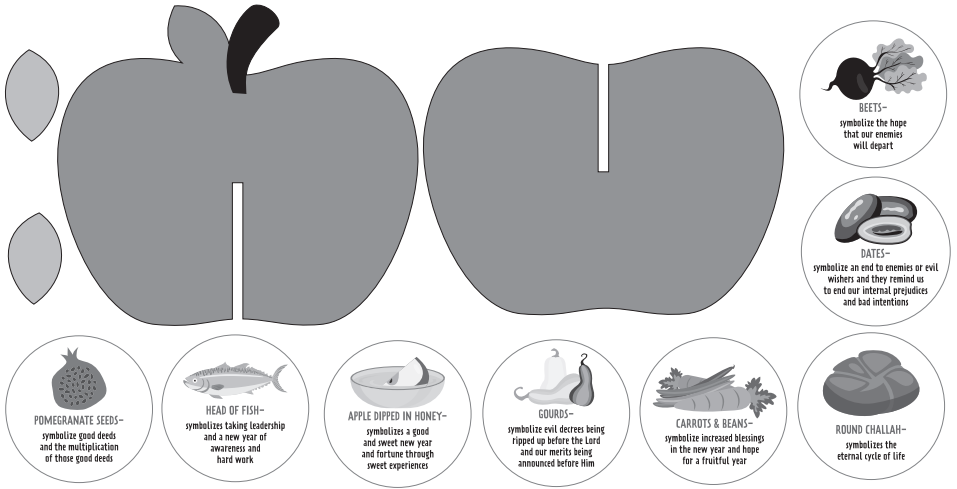

# 14279021 Rosh Hashanah Apple Craft Kit

## Instructions:

Using the picture as a guide, adhere the pieces together as shown.

Slide the 2 apple pieces together. Adhere the leaf pieces to either side as shown. Adhere the circles to each apple slice as shown.