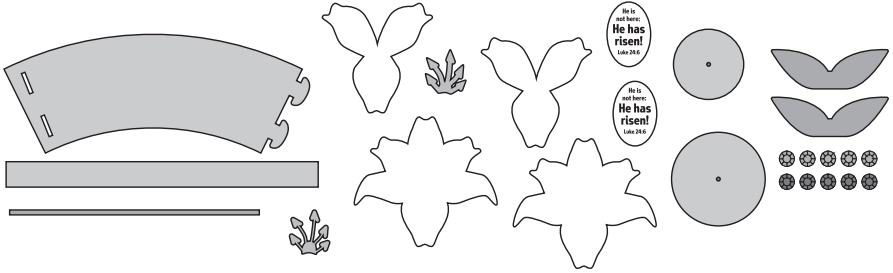

# 14207852 Easter Lily With Verse Craft Kit

## Instructions:

Using the picture as a guide, assemble the craft as shown.

- 1.** Insert the dowel into the holes in the foam circles.

- 2.** Assemble the foam pot as shown.

- 3.** Insert the dowel and foam structure into the assembled foam pot.