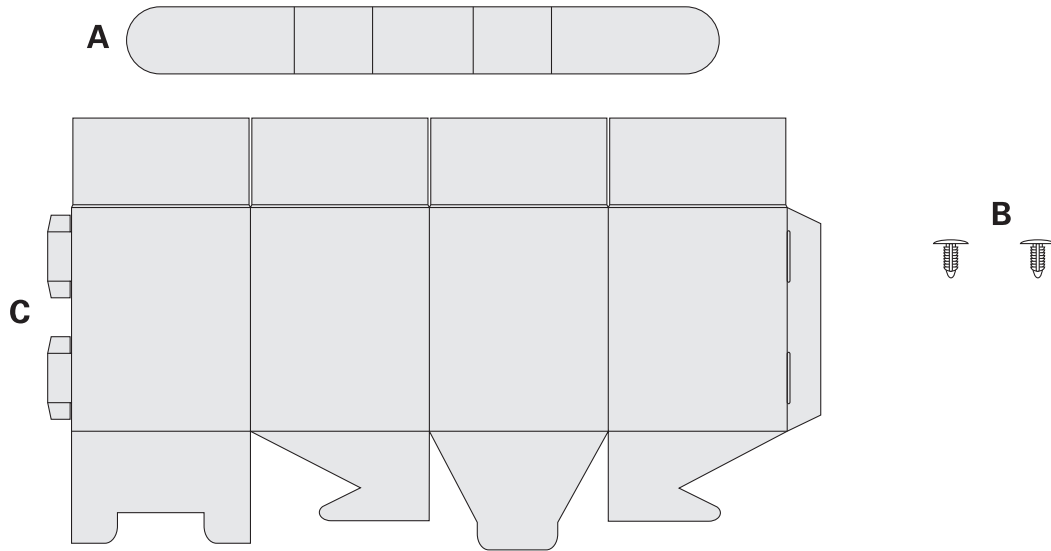

14194908 Easter Drop Game Basket Instructions

CONTENT INCLUDED

STEP 1:

Attach the two ends by inserting the tabs. Fold bottom base flaps into the box and fold the top flaps in.

HELPFUL TIPS:

- When folding the pieces make sure the print is facing the same direction.
- Follow the diagrams below to insert the tabs into the slot openings.

STEP 2:

Fold handle into shape (see illustration). Attach handle using plastic plugs.

© OTC

Share your fun!

Tag your photo with **#orientaltrading** on social media!