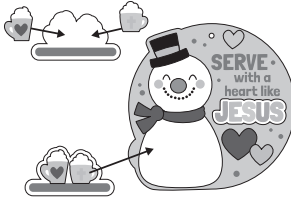

14148576 Serve Like Jesus Ornament Craft Kit

Instructions:

Using the picture as a guide, adhere the pieces together as shown.

1. Adhere the snowman and hat to the background.

2. Adhere the scarf and nose. Adhere the hearts and JESUS.

3. Adhere the mugs to the tray. Adhere the assembled tray to the snowman.

4. Adhere the hands to the tray. Tie the ends of the cording to make the hanger.

© OTC

Share your fun!

Tag your photo with **#orientaltrading** on social media!