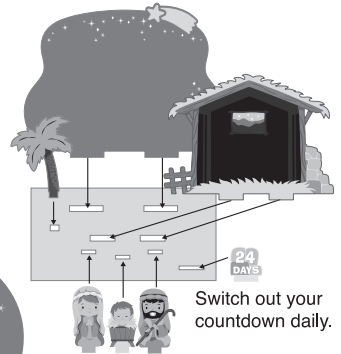

## Instructions:

Using the picture as a guide, adhere the pieces together as shown.

Insert the pieces into the base as shown.

Each day switch out your countdown foam piece.

Insert pieces into the base as shown.