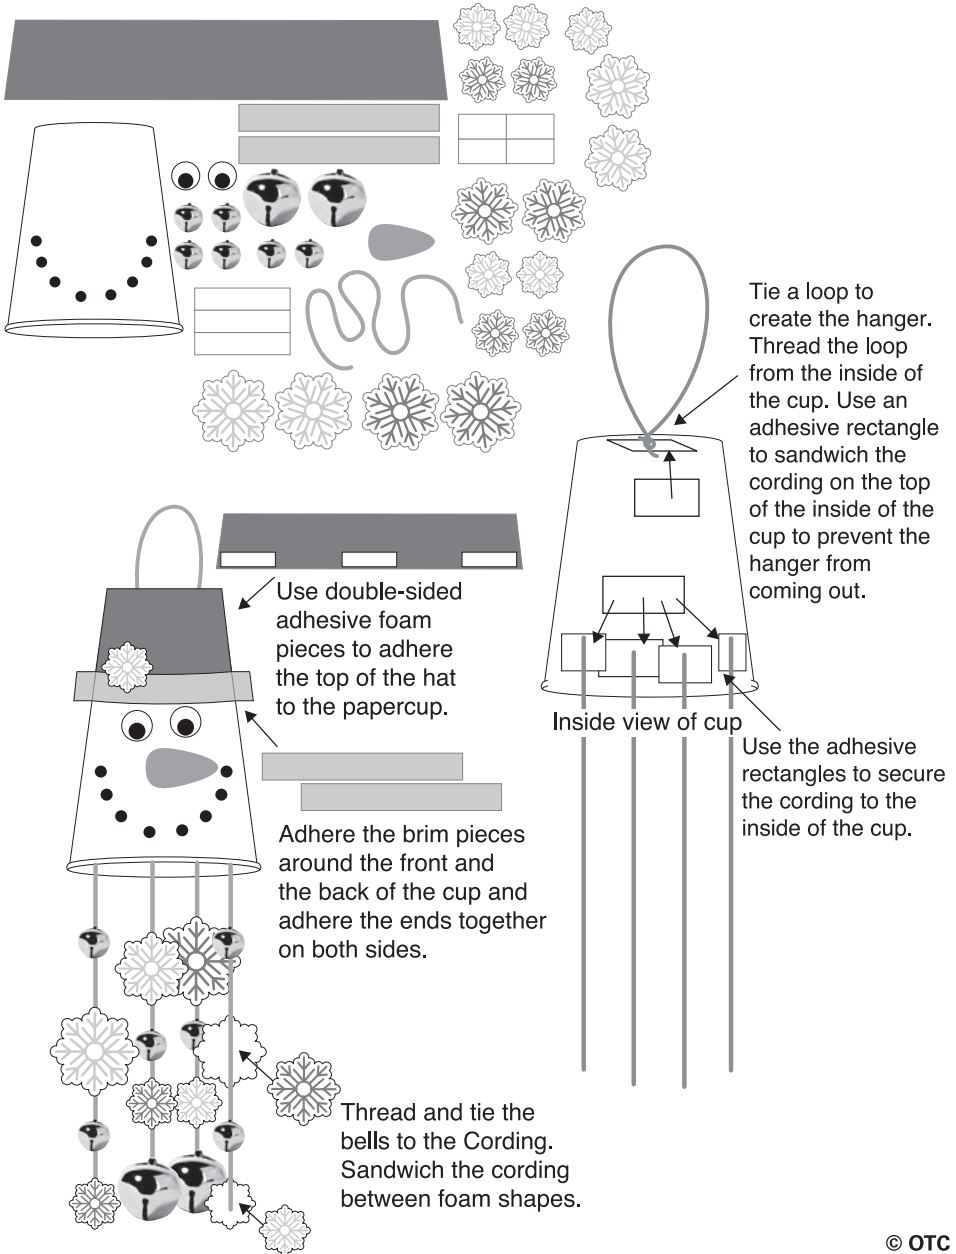

14145248 Paper Cup Snowman Windchime with Bells Craft Kit

Instructions:

Using the picture as a guide, adhere the pieces together as shown.

© OTC