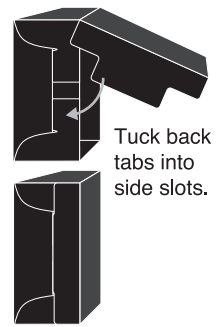

14145201 Tabletop Foam New Year's Eve Ball Drop Craft Kit

Instructions:

Assemble the box as shown.

Using the picture as a guide, insert the pieces into the foam base as shown. Adhere the remaining foam pieces.

Tuck tabs into slots.

OUTSIDE

INSIDE

SIDE

Tuck back tabs into side slots.

BACK

© OTC