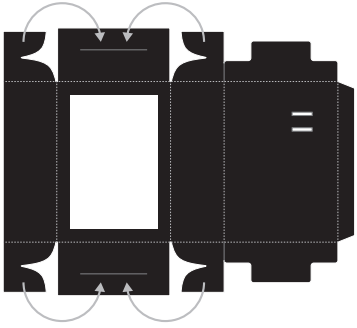

14145201 Tabletop Foam New Year's Eve Ball Drop Craft Kit

Instructions:

Assemble the box as shown.

Using the picture as a guide, insert the pieces into the foam base as shown. Adhere the remaining foam pieces.

Tuck tabs into slots.

OUTSIDE

INSIDE

SIDE

Tuck back tabs into side slots.

BACK

© OTC