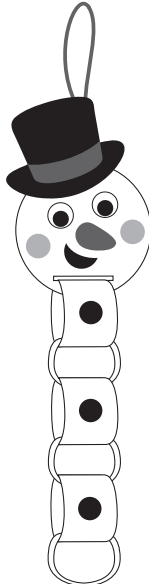

# 14145093 Paper Chain Christmas Characters Craft Kit

## Instructions:

Using the picture as a guide, assemble the craft as shown.

Use the double-sided adhesive squares to attach the antlers and hair.