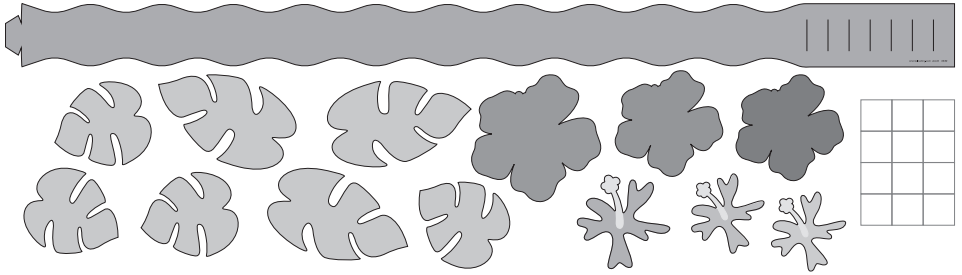

14105408 Luau Foam Flower Crown Craft Kit

Instructions:

Using the picture as a guide, assemble the craft as shown.

Use the adhesive foam squares to attach the leaves and flowers.

Use the tab and slots to adjust the size.