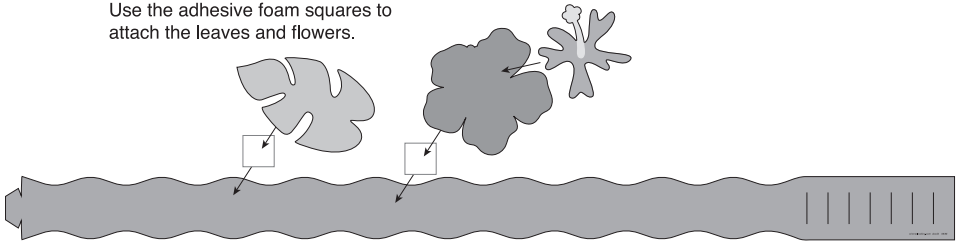

14105408 Luau Foam Flower Crown Craft Kit

Instructions:

Using the picture as a guide, assemble the craft as shown.

Use the adhesive foam squares to attach the leaves and flowers.

Use the tab and slots to adjust the size.