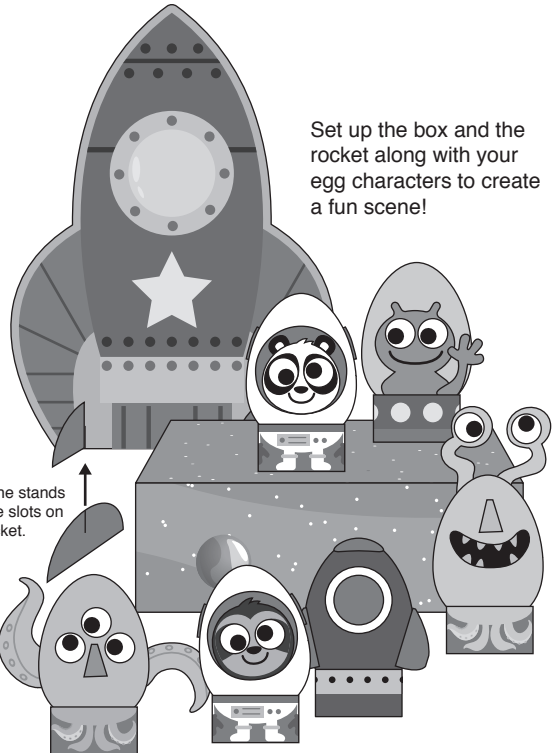

14096924 Space Egg Decorating Craft Kit

Note: Eggs not included.

Instructions:

Using the picture as a guide, assemble the craft as shown.

1. Assemble the paper stands.

2. Fold the box into shape.

3. Assemble the egg characters.

Peel and stick wiggle eyes. Reinforce with glue (not included) if needed.

Fold and adhere wings to the sides of the egg.

© OTC

Share your fun!

Tag your photo with **#orientaltrading** on Instagram or upload your photos at **orientaltrading.com/sharefun**.