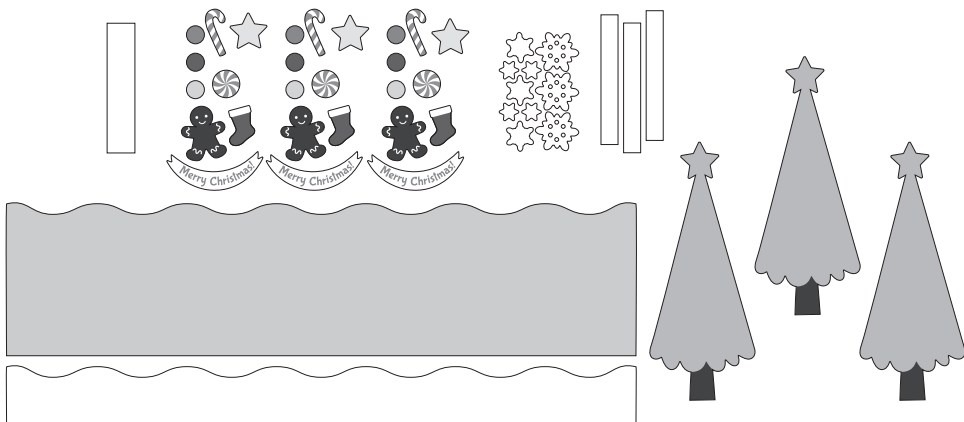

14091764 CHRISTMAS STAND UP WREATH CRAFT KIT

Instructions:

Using the picture as a guide, adhere the pieces together as shown.

FLAT VIEW

USE THE DOUBLE-SIDED
ADHESIVE STRIPS TO SECURE THE
TREES TO THE WREATH

USE THE WIDE DOUBLE-SIDED
ADHESIVE STRIP TO SECURE THE
ENDS OF THE WREATH TOGETHER

© OTC

Share your fun!

Tag your photo with **#orientaltrading** on social media!