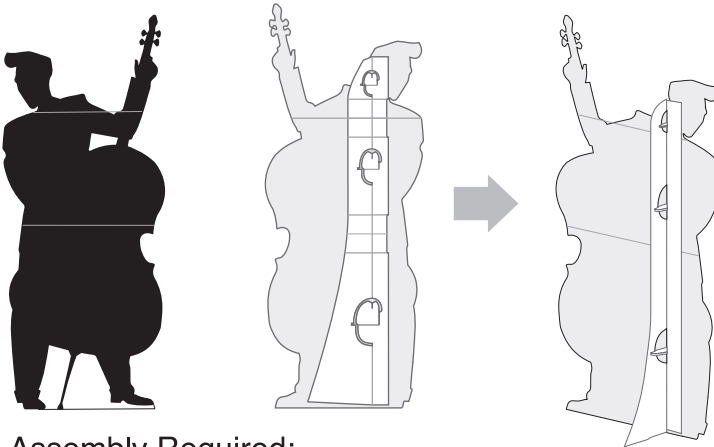

13964521 Band Silhouette Set

Stand-Up Instructions

Simple Assembly Required:

1. Fold out the support stands on the back.
2. Fold down the cardboard notches to lock the stands into place.

Fun Party Tips

1. Place the stand-up near an entry or a buffet table to draw attention to the festivities.
2. Use as a photo prop! Supply a variety of fun novelty items for guests to use while taking pictures to remember all the fun!