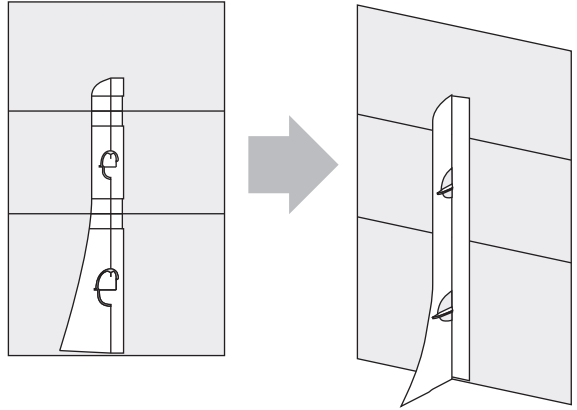

13963296 White & Gold Backdrop Panel Instructions

Simple Assembly Required:

1. Fold out the support stand on the back.
2. Fold down the cardboard notches to lock the stand into place.

Fun Party Tips

1. Place the stand-up near an entry or a buffet table to draw attention to the festivities.
2. Use as a photo prop! Supply a variety of fun novelty items for guests to use while taking pictures to remember all the fun!