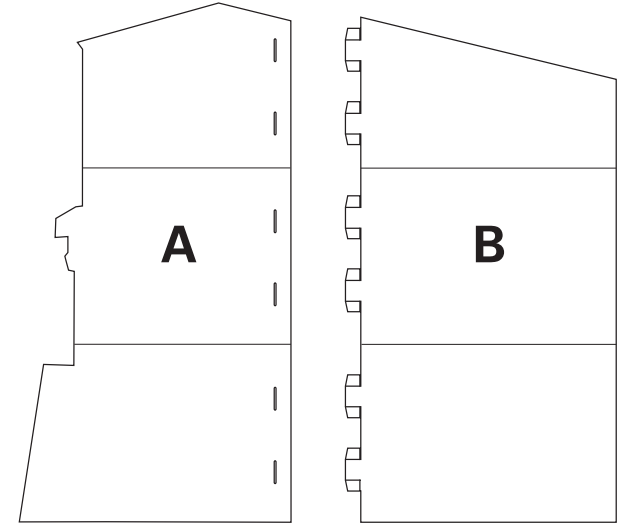

13960110 Paris Cafe Stand-Up Instructions

©2020 Oriental Trading Company, Inc.
OrientalTrading.com (800)875-8480

COMPONENTS INCLUDED

HELPFUL TIPS:

- When folding the pieces make sure the print is facing the same direction.
- Follow the diagrams below to insert the tabs into the tab openings.

STEP 1:

Using the tabs, attach A to B to form the front of the cafe.

STEP 2:

Fold out the support stands on the back and lock into place with the notches.

Your Paris Cafe Stand-Up is finished!

Have fun! Use it as a display piece or as part of a scene.