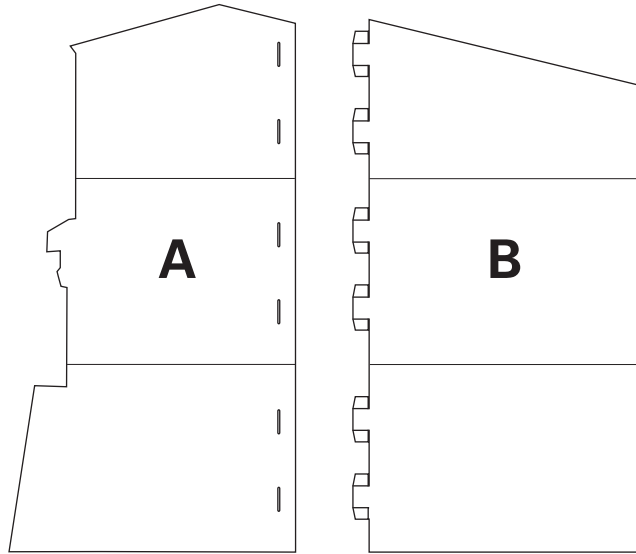

13960110 Paris Cafe Stand-Up Instructions

©2020 Oriental Trading Company, Inc.
OrientalTrading.com (800)875-8480

COMPONENTS INCLUDED

HELPFUL TIPS:

- When folding the pieces make sure the print is facing the same direction.
- Follow the diagrams below to insert the tabs into the tab openings.

STEP 1:

Using the tabs, attach A to B to form the front of the cafe.

STEP 2:

Fold out the support stands on the back and lock into place with the notches.

Your Paris Cafe Stand-Up is finished!

Have fun! Use it as a display piece or as part of a scene.