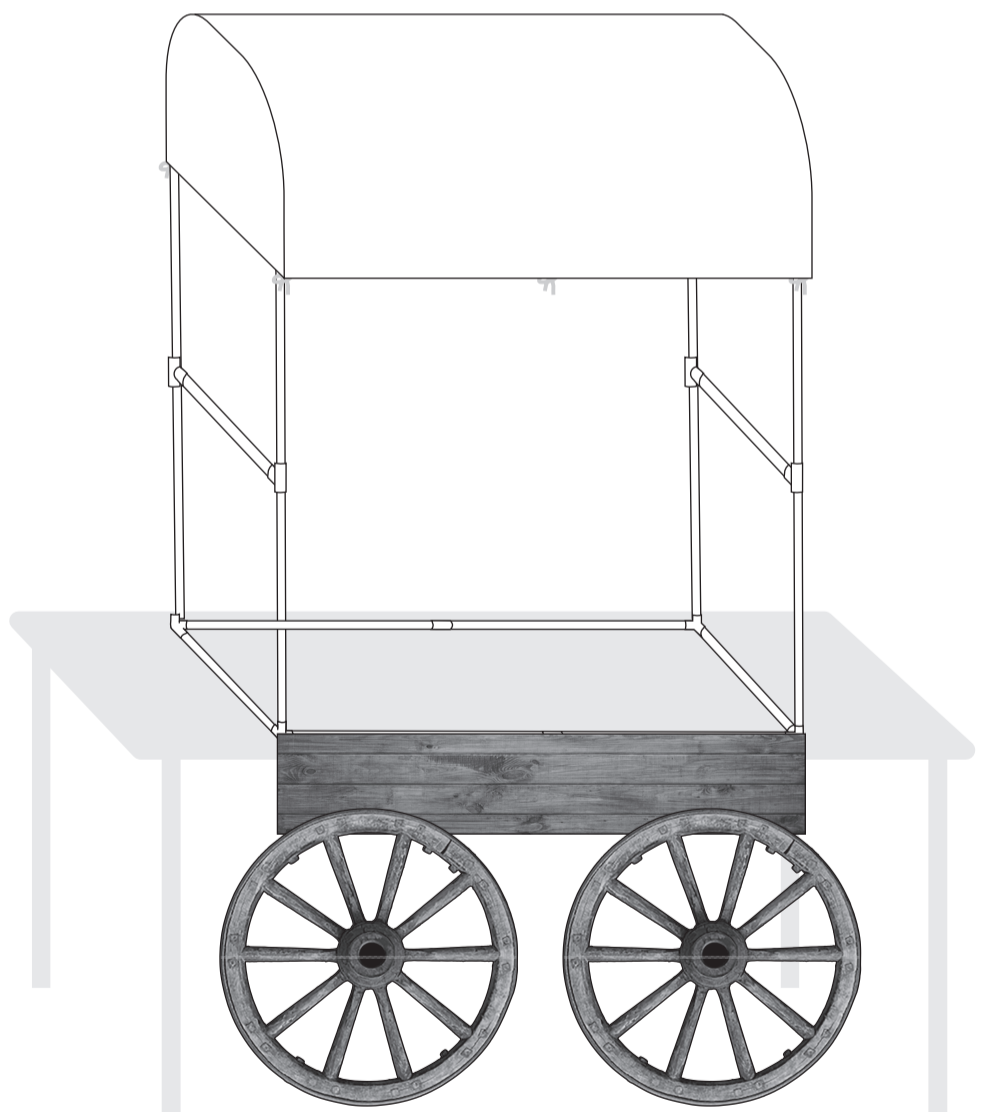

13955126 Covered Wagon Tabletop Instructions

©2019 Oriental Trading Company, Inc.
 OrientalTrading.com (800) 875-8480

STEP 1:
 Build the frame as shown.

STEP 2:
 Attach I to the frame with J as shown below.

STEP 3:
 Tie K to the frame.

STEP 4:
 Attach L and M using tape (not included) to the bottom of the frame or a table (not included).

Your 13951937 Covered Wagon Tabletop is finished!

Have fun! Use it as a display piece or as part of a scene.

TABLE IS NOT INCLUDED

WARNING!!!
 THIS STAND-UP IS NOT CAPABLE
 OF SUSTAINING HEAVY WEIGHTS.