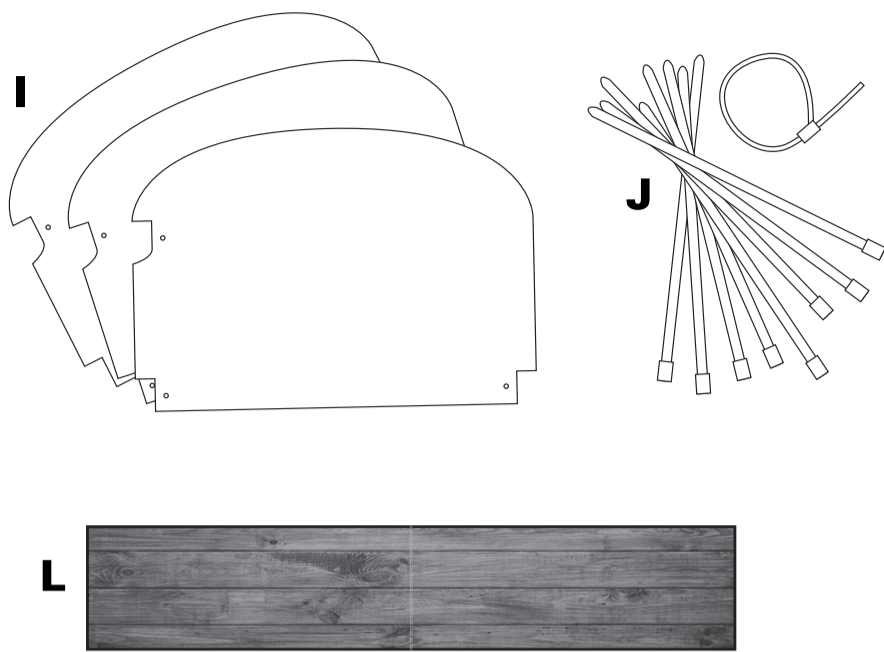

13955126 Covered Wagon Tabletop Instructions

©2019 Oriental Trading Company, Inc.
 OrientalTrading.com (800) 875-8480

STEP 1:
 Build the frame as shown.

STEP 2:
 Attach I to the frame with J as shown below.

STEP 3:
 Tie K to the frame.

STEP 4:
 Attach L and M using tape (not included) to the bottom of the frame or a table (not included).

Your 13951937 Covered Wagon Tabletop is finished!

Have fun! Use it as a display piece or as part of a scene.

TABLE IS NOT INCLUDED

WARNING!!!
 THIS STAND-UP IS NOT CAPABLE
 OF SUSTAINING HEAVY WEIGHTS.