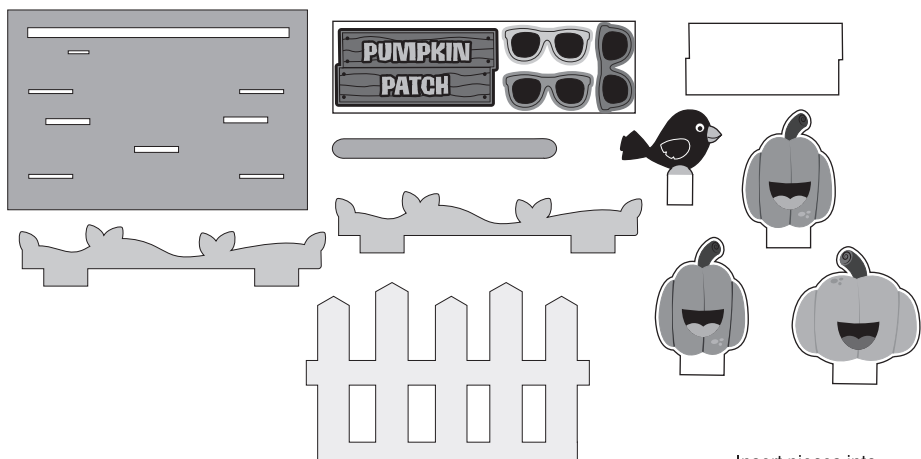

# 13950259 Foam Pumpkin Patch 3D Scene Craft Kit

## Instructions:

Using the picture as a guide, adhere the pieces together as shown.

Sandwich the craft stick and the foam crow between the two foam sign pieces.

Insert pieces into the base as shown.