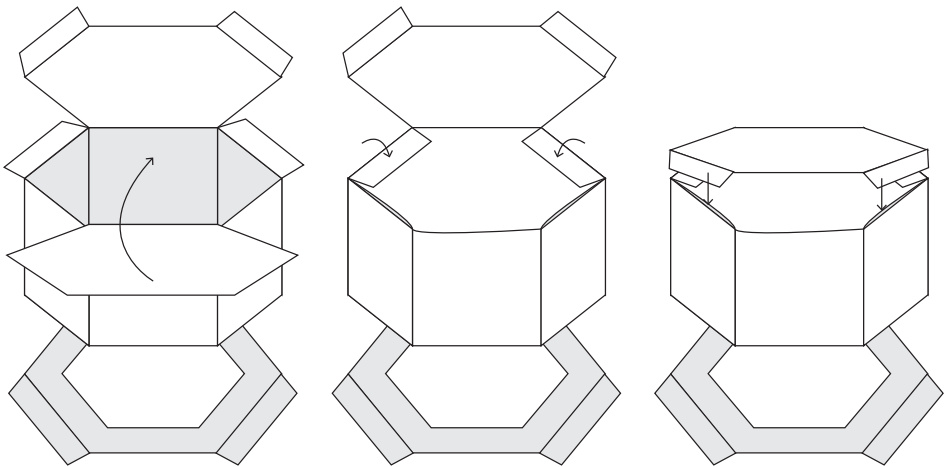

13942306 White with Gold Foil Hex Favor Box Instructions

©2019 Oriental Trading Company, Inc.

OrientalTrading.com (800) 875-8480

Simple Assembly Required:

Pop open the box. On the base of the box, first fold in the center flap.
(The flap without the tabs.)

Fold in the small side tabs.

Fold over the outer flap, inserting the tabs into the box shape.

To finish, fold over the lid (flap with the window) and insert the tabs.