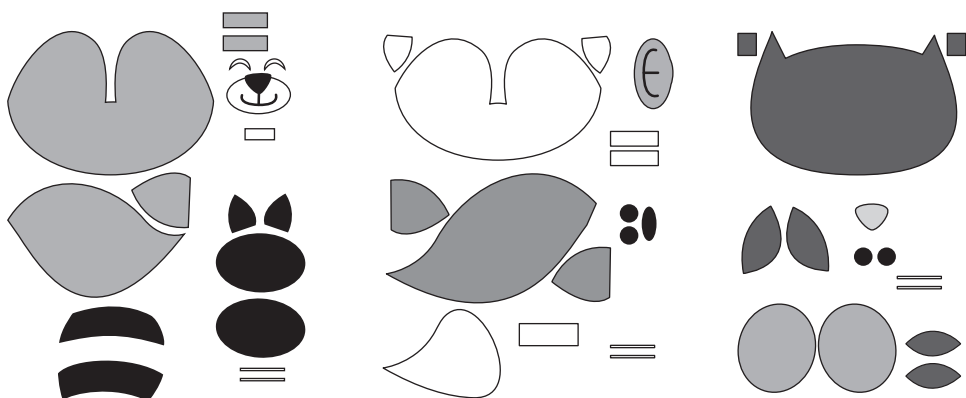

13851882 Woodland Animal Pumpkin Decorating Kit

Instructions:

Using the picture as a guide, adhere the pieces to a pumpkin as shown.

Attach pick to ear using the foam strip, then poke the ear into the pumpkin.

Attach tails using the double-sided adhesive foam pieces.

Attach pick to foam wing using the foam strip, then poke the wing into the pumpkin.