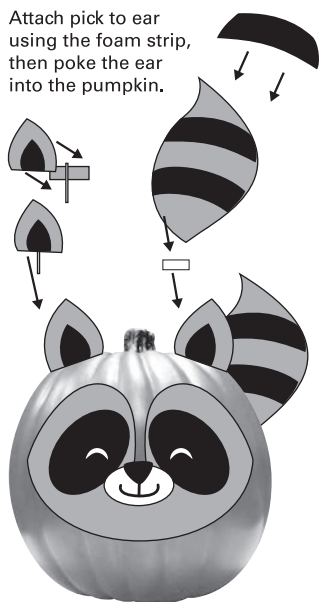

13851882 Woodland Animal Pumpkin Decorating Kit

Instructions:

Using the picture as a guide, adhere the pieces to a pumpkin as shown.

Attach pick to ear using the foam strip, then poke the ear into the pumpkin.

Attach tails using the double-sided adhesive foam pieces.

Attach pick to foam wing using the foam strip, then poke the wing into the pumpkin.