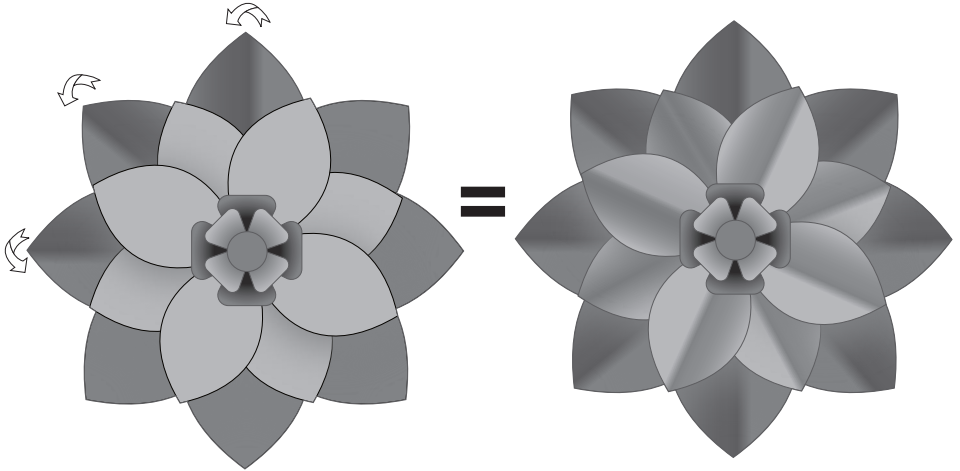

13823255 LUAU TROPICAL PAPER DECOR KIT

Instructions:

Fold each flower petal in half the long way until all the petals are creased creating a three dimensional effect.

© 2018 OTC
MADE IN CHINA

Arrange the assortment as desired.