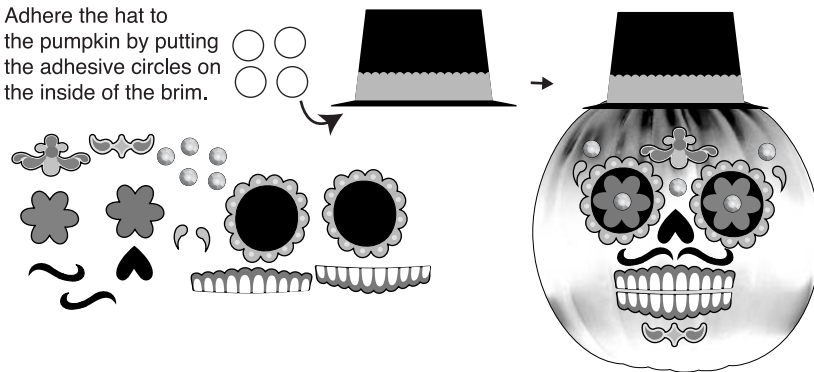

13811412 Day of the Dead Pumpkin Decorating Kit

Instructions:

Using the picture as a guide, adhere the pieces onto the front of a pumpkin.

© 2017 OTC
MADE IN CHINA

Adhere the hat to the pumpkin by putting the adhesive circles on the inside of the brim.

Adhere the veil to the pumpkin using the adhesive flowers.

OrientalTrading.com
(800)-875-8480

8.5 in / 215 mm

5.5 in / 139 mm