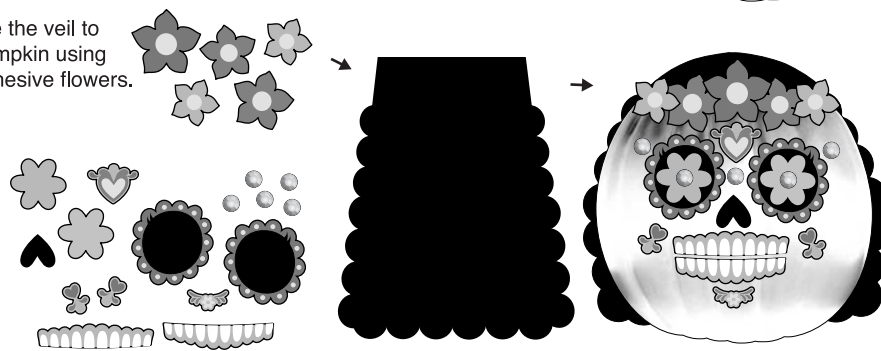

13811412 Day of the Dead Pumpkin Decorating Kit

Instructions:

Using the picture as a guide, adhere the pieces onto the front of a pumpkin.

© 2017 OTC
MADE IN CHINA

Adhere the hat to the pumpkin by putting the adhesive circles on the inside of the brim.

Adhere the veil to the pumpkin using the adhesive flowers.

OrientalTrading.com
(800)-875-8480

8.5 in / 215 mm

5.5 in / 139 mm